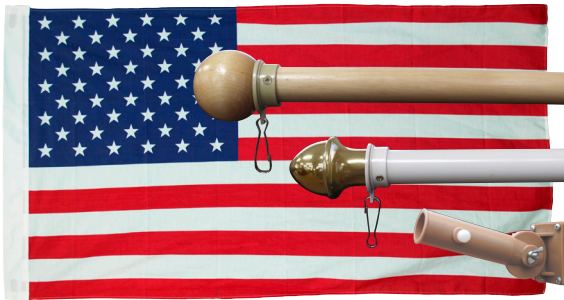

SWIVELS 360°!

LOWEST PRICE EVER!

US101 Car Flag This 15"x11" souvenir is double hemmed to ensure it doesn't fray, and is made from dazzling dual layered poly knit. The 360° rotation webbed sleeve attaches the flag to the included heavy duty 19 inch snap-on car window pole and is locked in place with a plastic cap.

\$2⁵⁰
R

72 Pc Min

Heavy Duty • Double Layered • No Fray Flag!

18"x12" USA Stick Flags

25/pack

USA 18"x12" P/C
BA280 ▶ 24" dowel, sleeved.
Plastic gold finial.

\$1⁰⁰

Full Size 3'x5' USA Flags

\$3³⁴

- BA353 **USA 3'x5'** P/C - SP 3" pole sleeve w/tabs
- BA352 **USA 3'x5'** P/C -SP 1" Header with Grommets

Poles & Brackets

- BA282** Solid Birch w/
Swivel Ring and Wood Ball (60"x1")..... **\$6²⁵**
- BA283** White Fiberglass w/
Swivel Ring & Gilt Acorn (60"x1") **\$8⁹²**
- BA284** Adjustable Bracket (White)..... **\$4⁴⁷**
- BA285** Adjustable Bracket (Tan)..... **\$4⁴⁷**
- BA286** White Fixed Bracket **\$3⁵⁷**